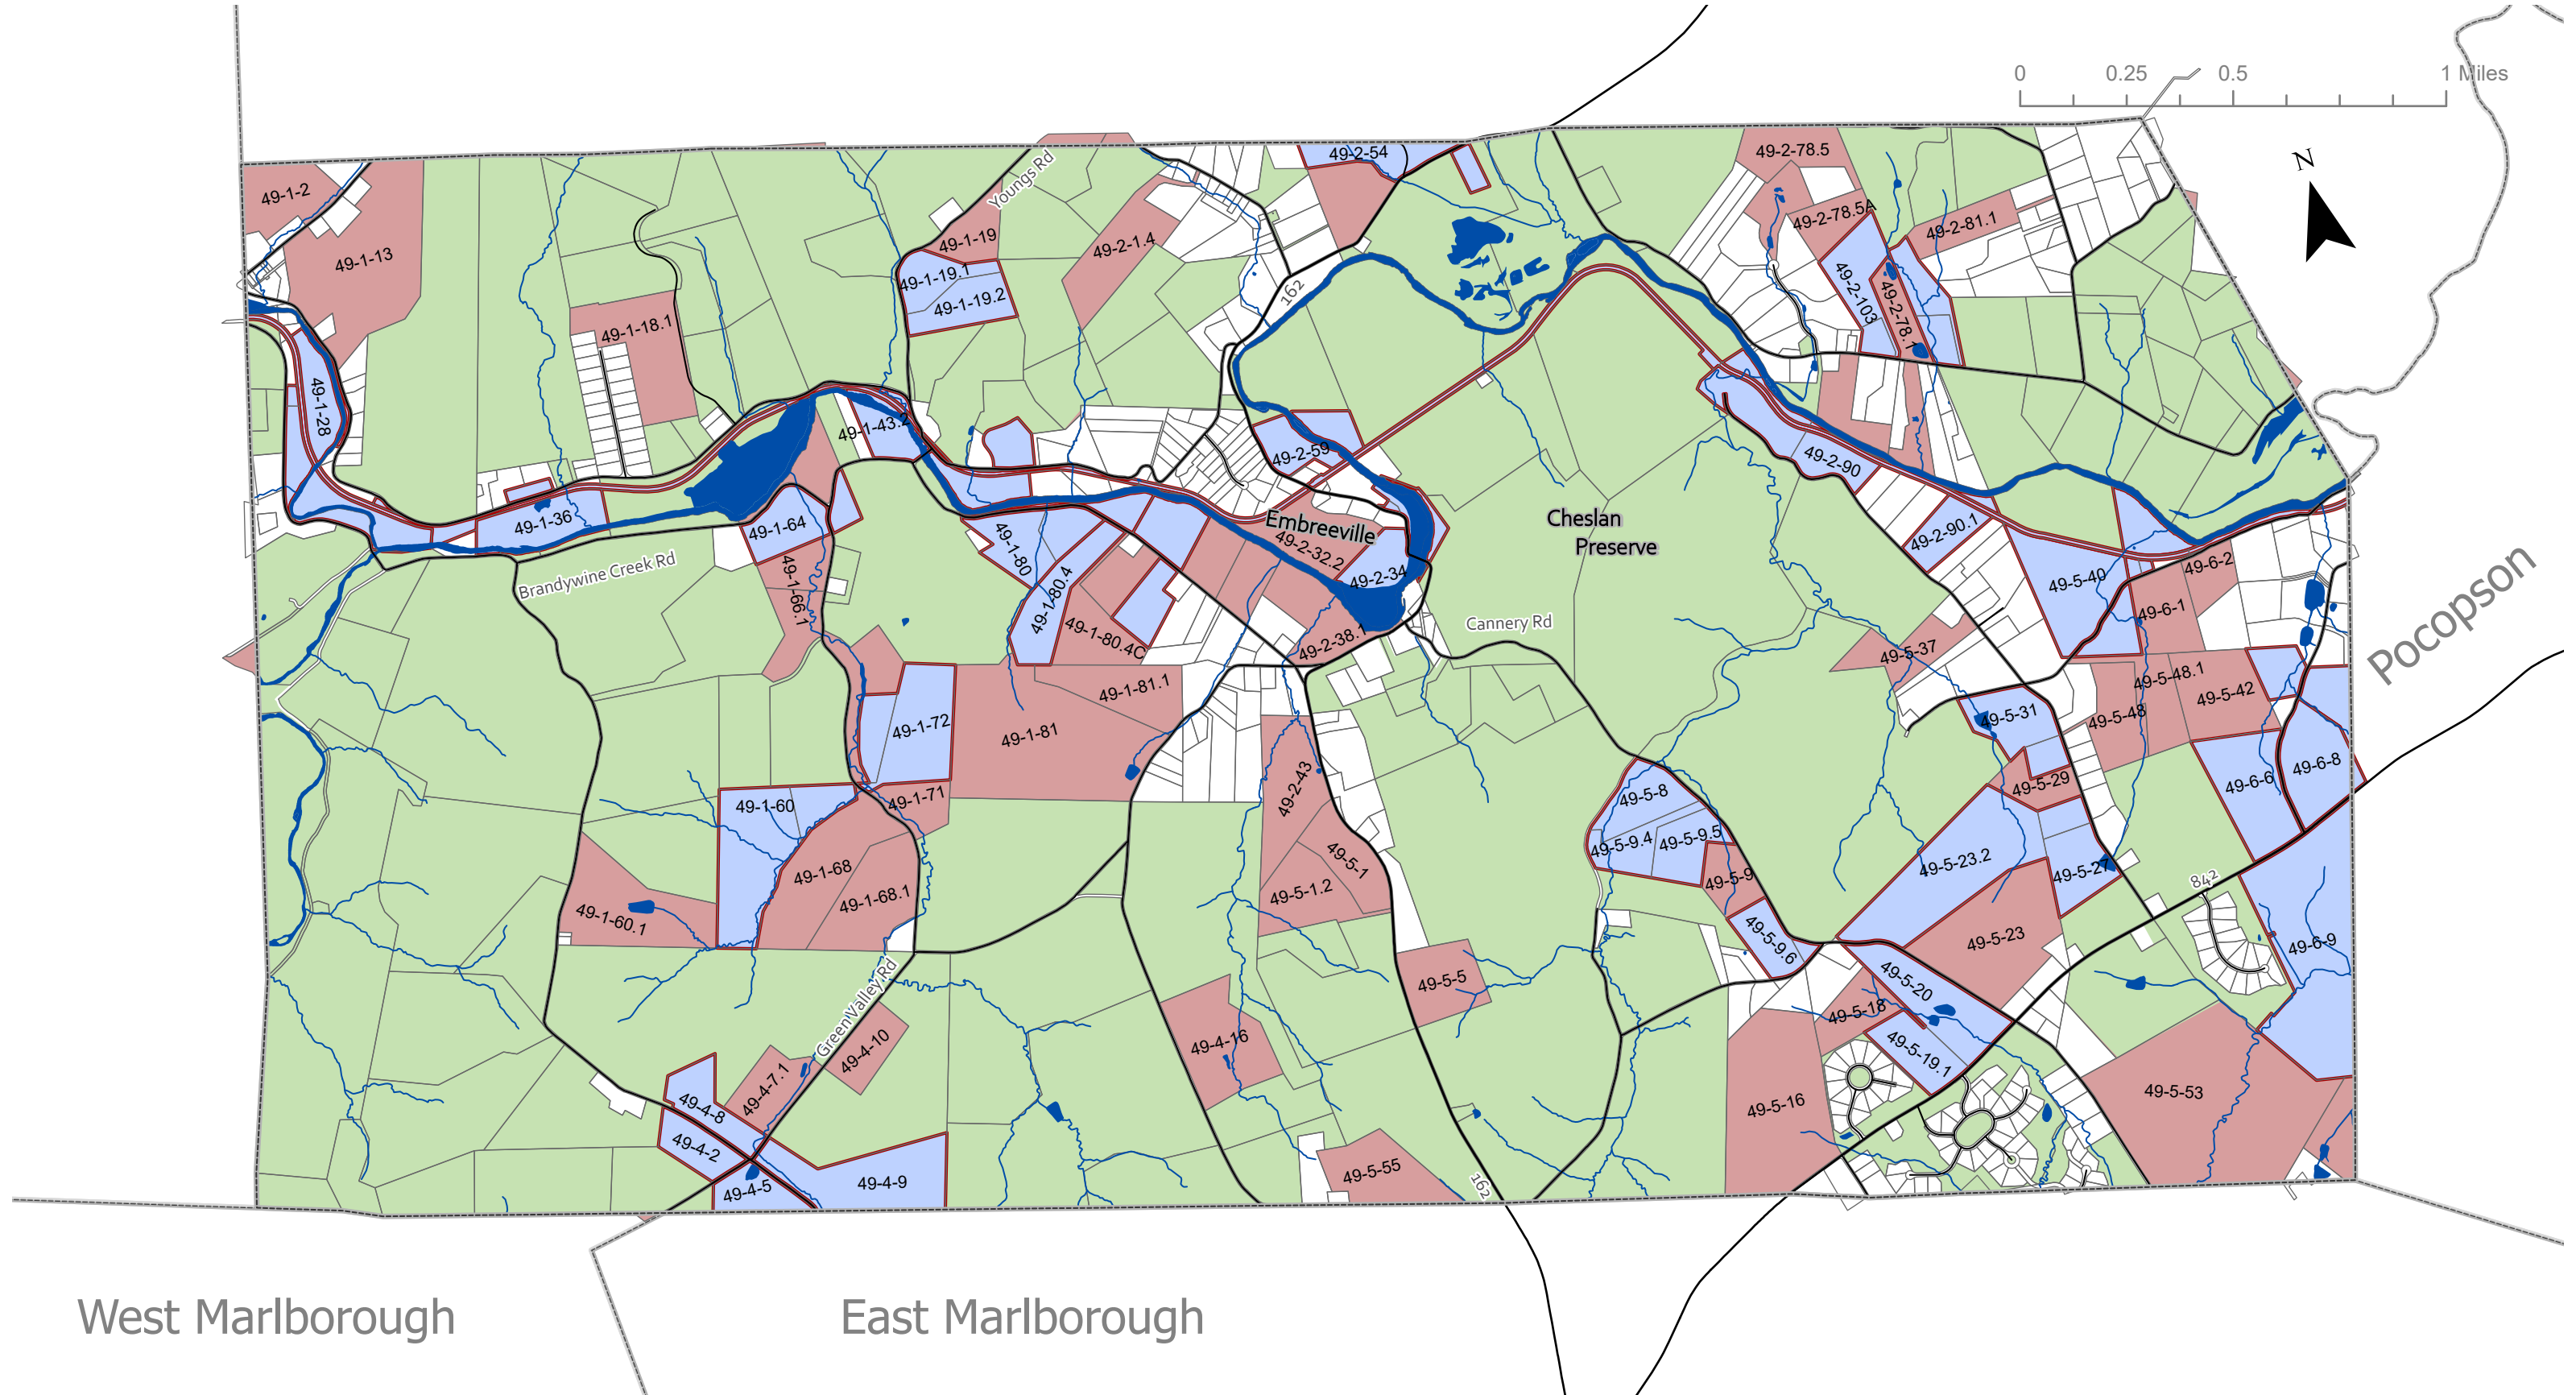

0 0.25 0.5 1 Miles

West Marlborough

East Marlborough

Pocopson

Newlin Township
 Conserved Land and Unprotected Properties

Prepared By: Chester County Planning Commission, 2/22/2022

Source: Chester County Protected Open Space Map

Legend

- Roads
- Stream
- Newlin Township
- Water Feature
- Single Parcel 10 Acres or Larger
- Multiple Parcels, Same Owner 10 Acres or Larger When Combined
- Protected Open Space
- Newlin Parcels